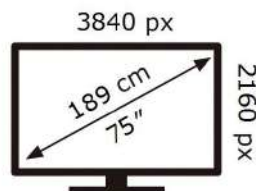

ENERG

SAMSUNG

TU75CU7105K

129 kWh/1000h

ABCDEF **G**

229 kWh/1000h

2019/2013