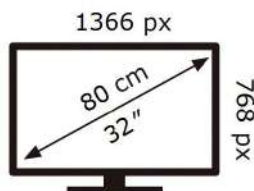

ENERG

SAMSUNG

UE32T4305AK

31 kWh/1000h

ABCDEF **G**

41 kWh/1000h

2019/2013